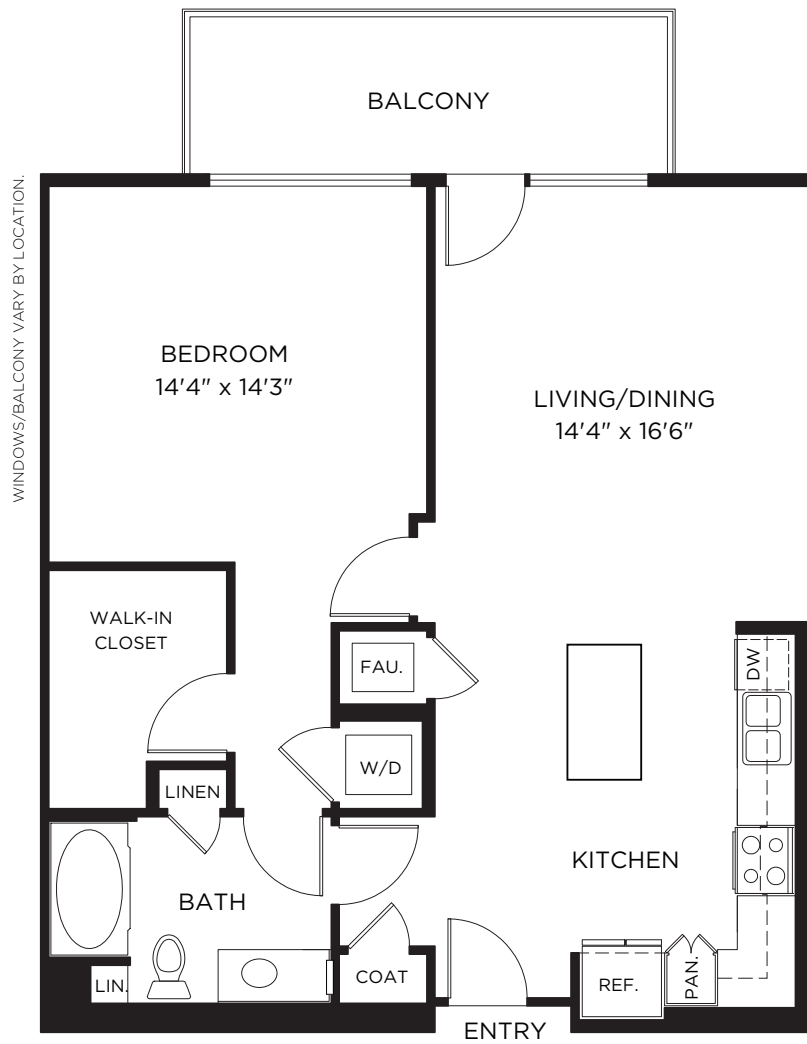

954 sq.ft.

1D

1 Bed / 1 Bath

ELEMENTS

LUXURY RESIDENCES

1000 Elements Way
Irvine, CA 92612

ELEMENTSIRVINE.COM

844.487.6476

All dimensions, positions, locations and details are approximate.

1,197 sq.ft.

2A

2 Bed / 2 Bath

ELEMENTS

LUXURY RESIDENCES

WINDOWS/BALCONY VARY BY LOCATION.

1000 Elements Way
Irvine, CA 92612