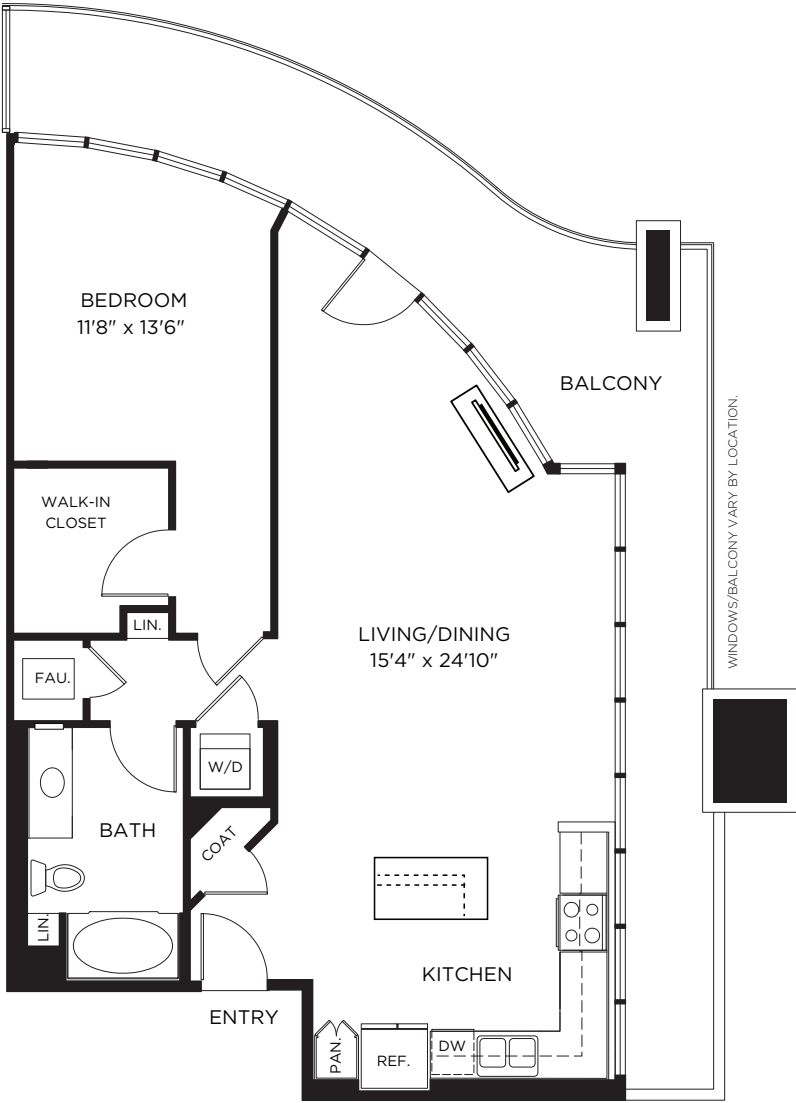

1000 Elements Way
Irvine, CA 92612

ELEMENTSIRVINE.COM
844.487.6476

All dimensions, positions, locations and details are approximate.

954 sq.ft.

1D

1 Bed / 1 Bath

ELEMENTS

LUXURY RESIDENCES

1000 Elements Way
Irvine, CA 92612

ELEMENTSIRVINE.COM
844.487.6476

All dimensions, positions, locations and details are approximate.  

1,005 sq.ft.

1F

1F ALT

1 Bed / 1 Bath

ELEMENTS

LUXURY RESIDENCES

1000 Elements Way
Irvine, CA 92612

ELEMENTSIRVINE.COM
844.487.6476

All dimensions, positions, locations and details are approximate.

1,014 sq.ft.

1G

1 Bed / 1 Bath

ELEMENTS