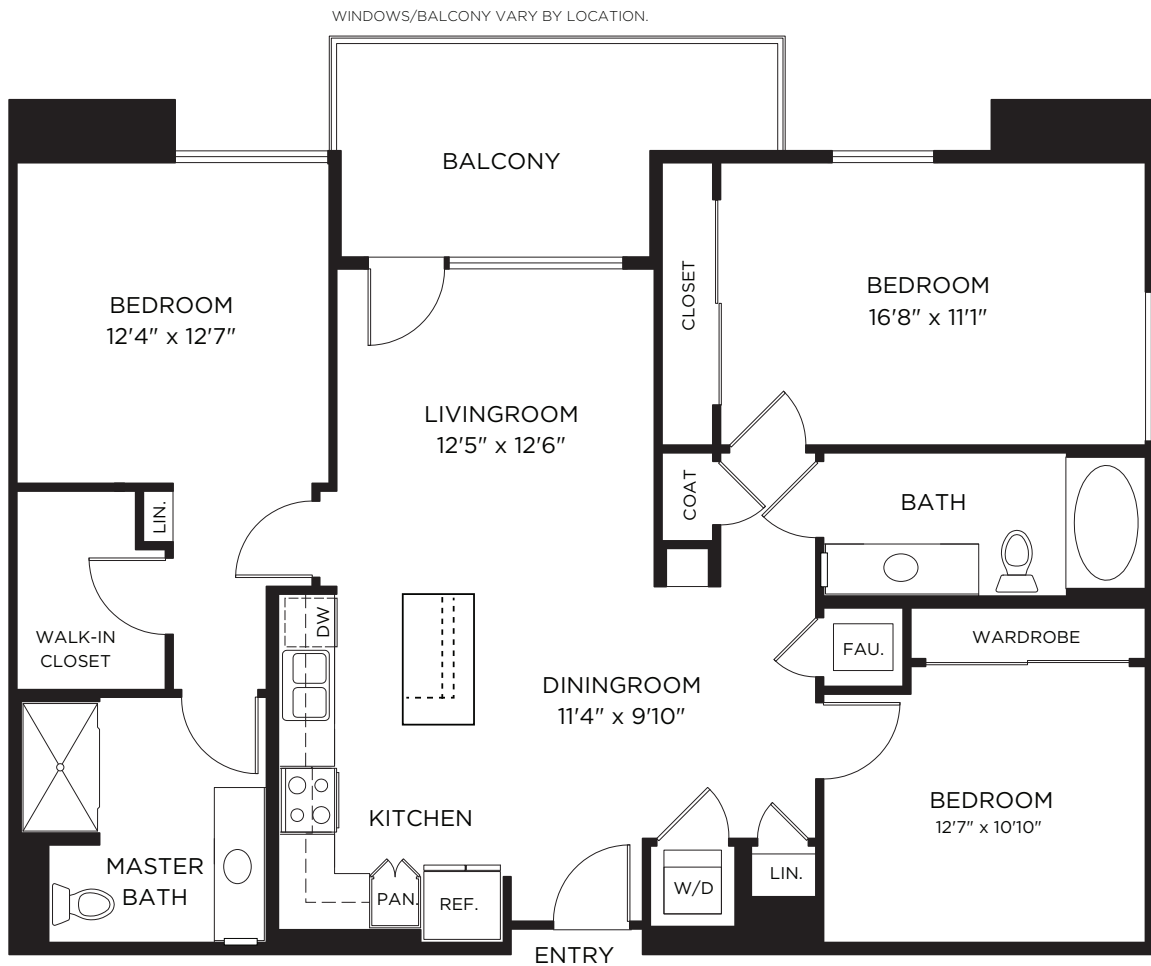

1000 Elements Way
Irvine, CA 92612

ELEMENTSIRVINE.COM
844.487.6476

All dimensions, positions, locations and details are approximate.

1,350-1,400 sq.ft.

2D2P

2 Bed / 2 Bath

ELEMENTS

LUXURY RESIDENCES

1000 Elements Way
Irvine, CA 92612

ELEMENTSIRVINE.COM
844.487.6476

All dimensions, positions, locations and details are approximate.

1,362 sq. ft.

3A

3 Bed / 2 Bath

ELEMENTS

LUXURY RESIDENCES