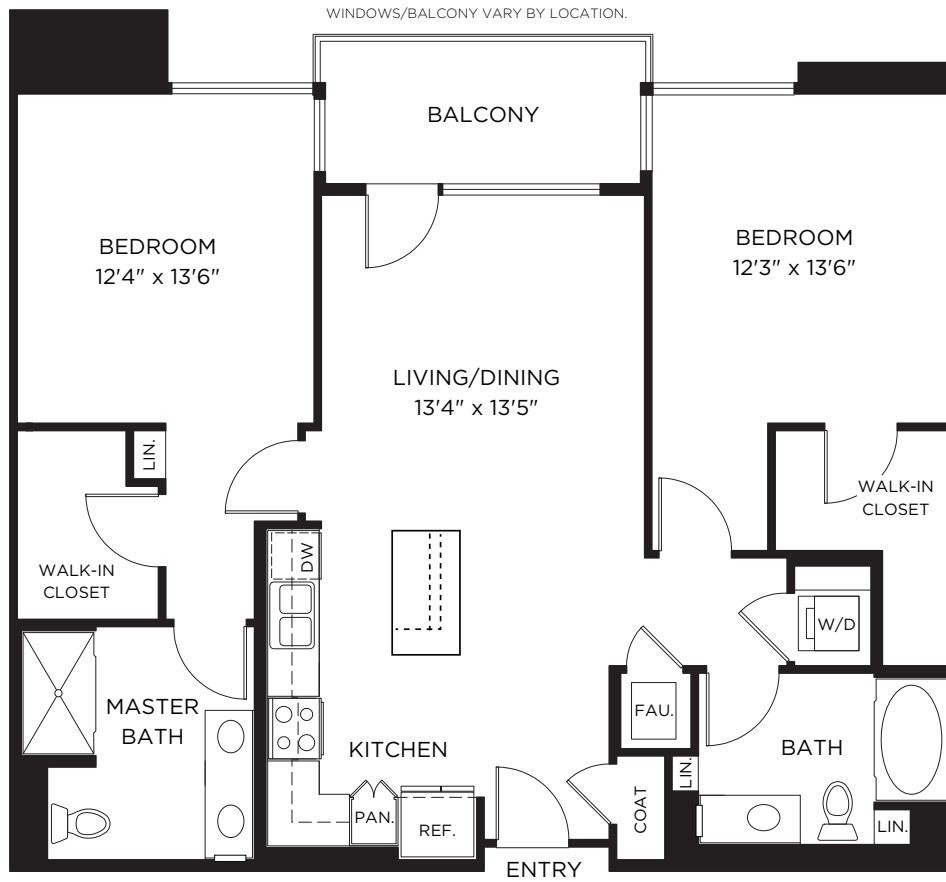

All dimensions, positions, locations and details are approximate. 

1,197 sq.ft.

2A

2 Bed / 2 Bath

ELEMENTS

LUXURY RESIDENCES

WINDOWS/BALCONY VARY BY LOCATION.

1000 Elements Way
Irvine, CA 92612

ELEMENTSIRVINE.COM
844.487.6476

All dimensions, positions, locations and details are approximate.

1,208 sq.ft.

2B

2 Bed / 2 Bath

ELEMENTS

LUXURY RESIDENCES

1000 Elements Way
Irvine, CA 92612

ELEMENTSIRVINE.COM
844.487.6476

All dimensions, positions, locations and details are approximate.

1,197 sq.ft.

2C

2 Bed / 2 Bath

ELEMENTS

LUXURY RESIDENCES

WINDOWS/BALCONY VARY BY LOCATION.