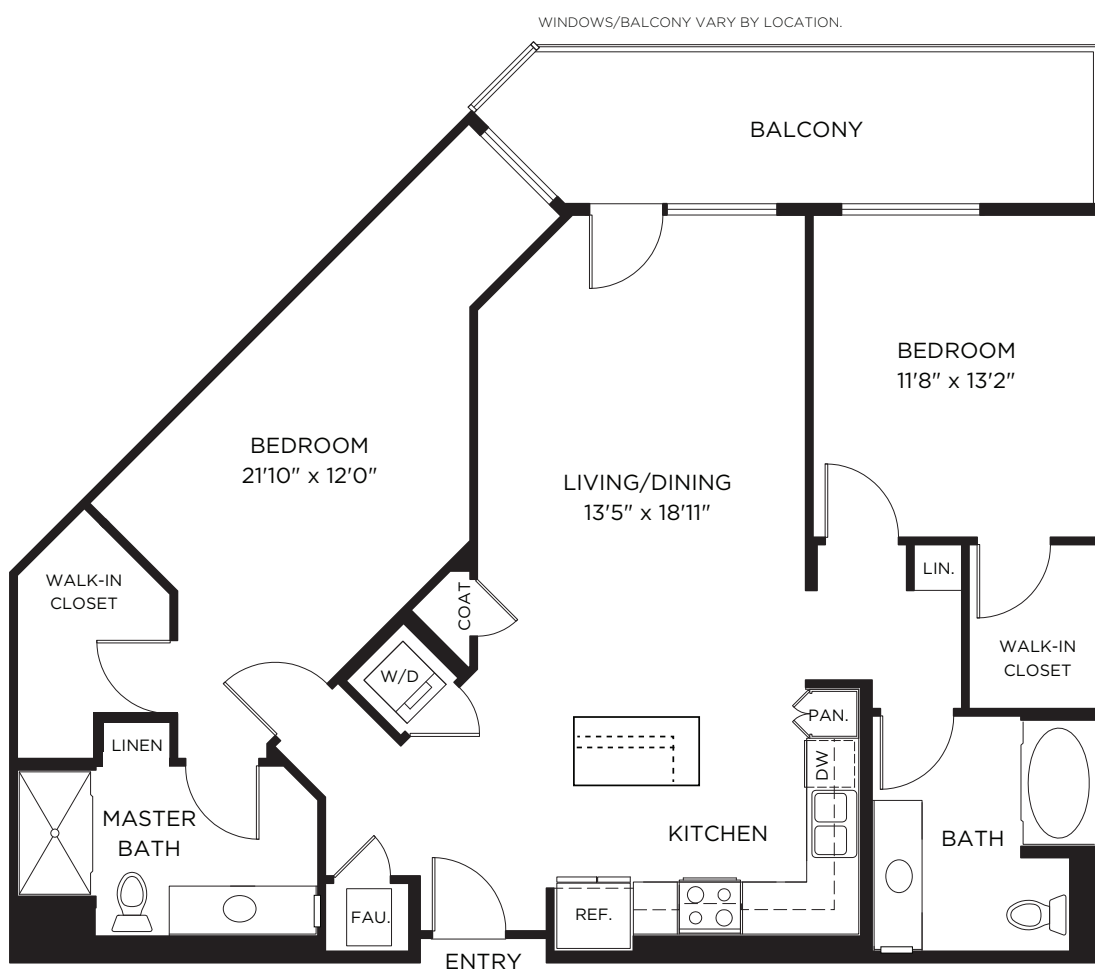

1000 Elements Way
Irvine, CA 92612

ELEMENTSIRVINE.COM
844.487.6476

All dimensions, positions, locations and details are approximate.

1,286 sq.ft.

2D

2 Bed / 2 Bath

ELEMENTS

LUXURY RESIDENCES

1000 Elements Way
Irvine, CA 92612

ELEMENTSIRVINE.COM
844.487.6476

All dimensions, positions, locations and details are approximate.

1,389 sq.ft.

2D1

2 Bed / 2 Bath

ELEMENTS

LUXURY RESIDENCES