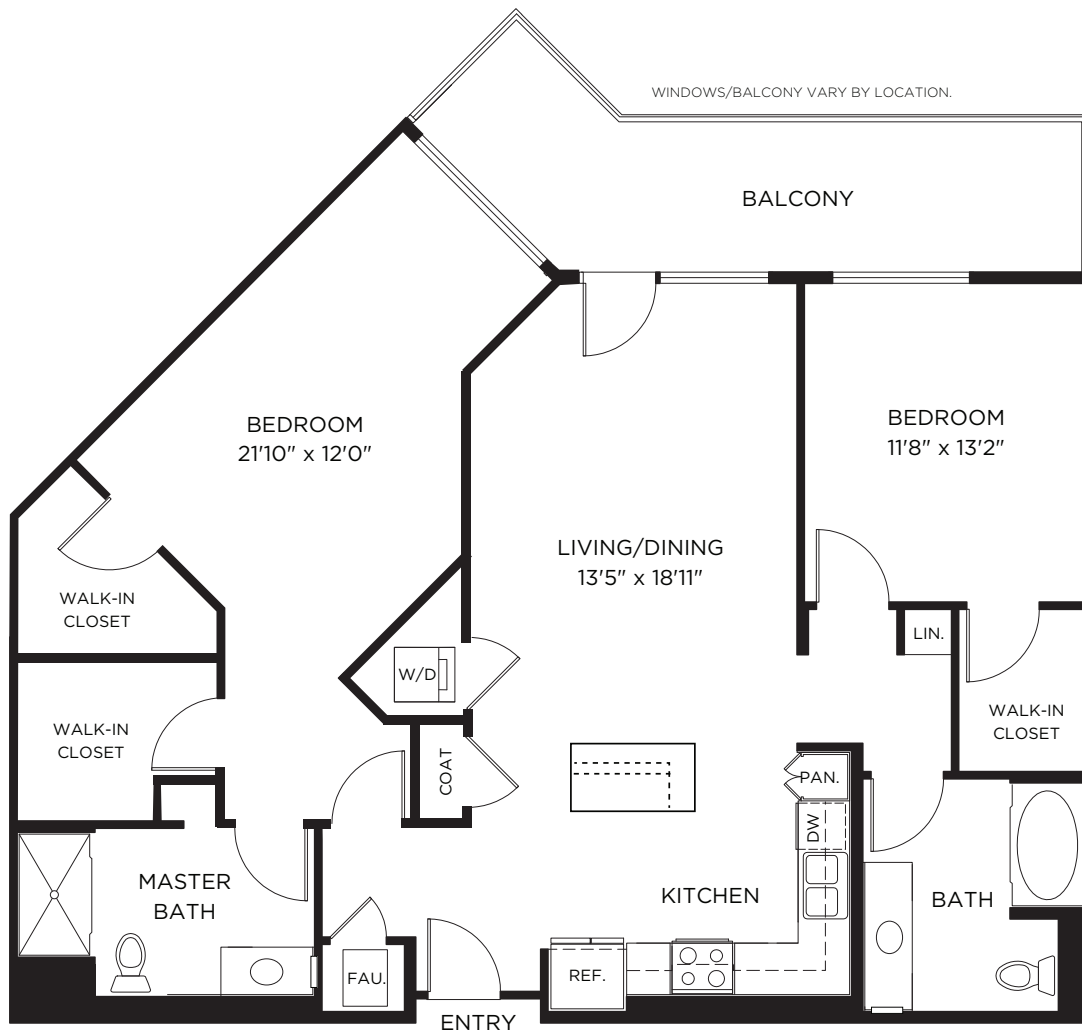

1000 Elements Way
Irvine, CA 92612

ELEMENTSIRVINE.COM
844.487.6476

All dimensions, positions, locations and details are approximate.

1,286 sq.ft.

2D

2 Bed / 2 Bath

ELEMENTS

LUXURY RESIDENCES

1000 Elements Way
Irvine, CA 92612

ELEMENTSIRVINE.COM
844.487.6476

All dimensions, positions, locations and details are approximate.

1,389 sq.ft.

2D1

2 Bed / 2 Bath

ELEMENTS

LUXURY RESIDENCES

1000 Elements Way
Irvine, CA 92612

ELEMENTSIRVINE.COM
844.487.6476

All dimensions, positions, locations and details are approximate.

1,389 sq.ft.

2D2

2 Bed / 2 Bath

ELEMENTS

LUXURY RESIDENCES

1000 Elements Way
Irvine, CA 92612

ELEMENTSIRVINE.COM
844.487.6476

All dimensions, positions, locations and details are approximate.

1,350-1,400 sq.ft.

2D2P

2 Bed / 2 Bath

ELEMENTS

LUXURY RESIDENCES