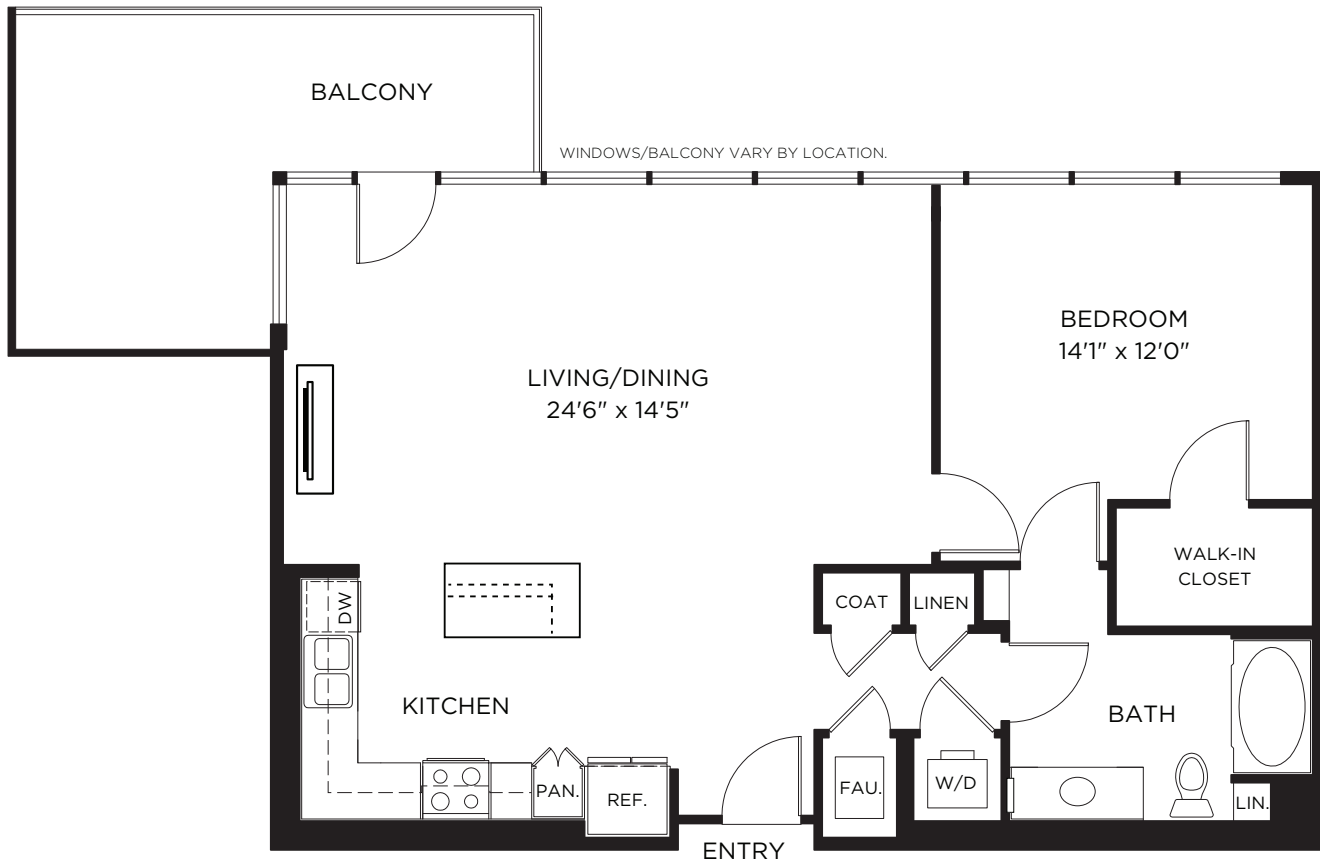

1,014 sq.ft.

1G

1 Bed / 1 Bath

ELEMENTS

LUXURY RESIDENCES

1000 Elements Way
Irvine, CA 92612

ELEMENTSIRVINE.COM
844.487.6476

All dimensions, positions, locations and details are approximate.