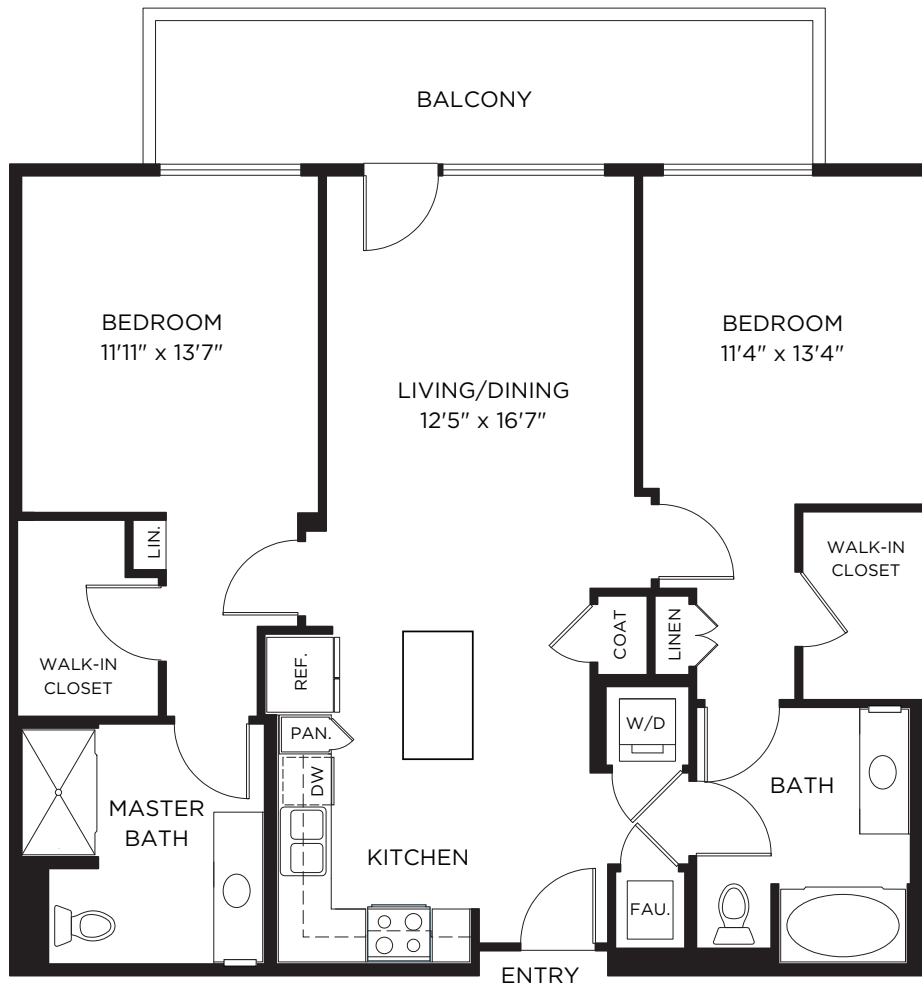

All dimensions, positions, locations and details are approximate.

1,197 sq.ft.

2A

2 Bed / 2 Bath

ELEMENTS

LUXURY RESIDENCES

WINDOWS/BALCONY VARY BY LOCATION.

1000 Elements Way
Irvine, CA 92612

ELEMENTSIRVINE.COM
844.487.6476

All dimensions, positions, locations and details are approximate.

1,208 sq.ft.

2B

2 Bed / 2 Bath

ELEMENTS

LUXURY RESIDENCES

1000 Elements Way
Irvine, CA 92612