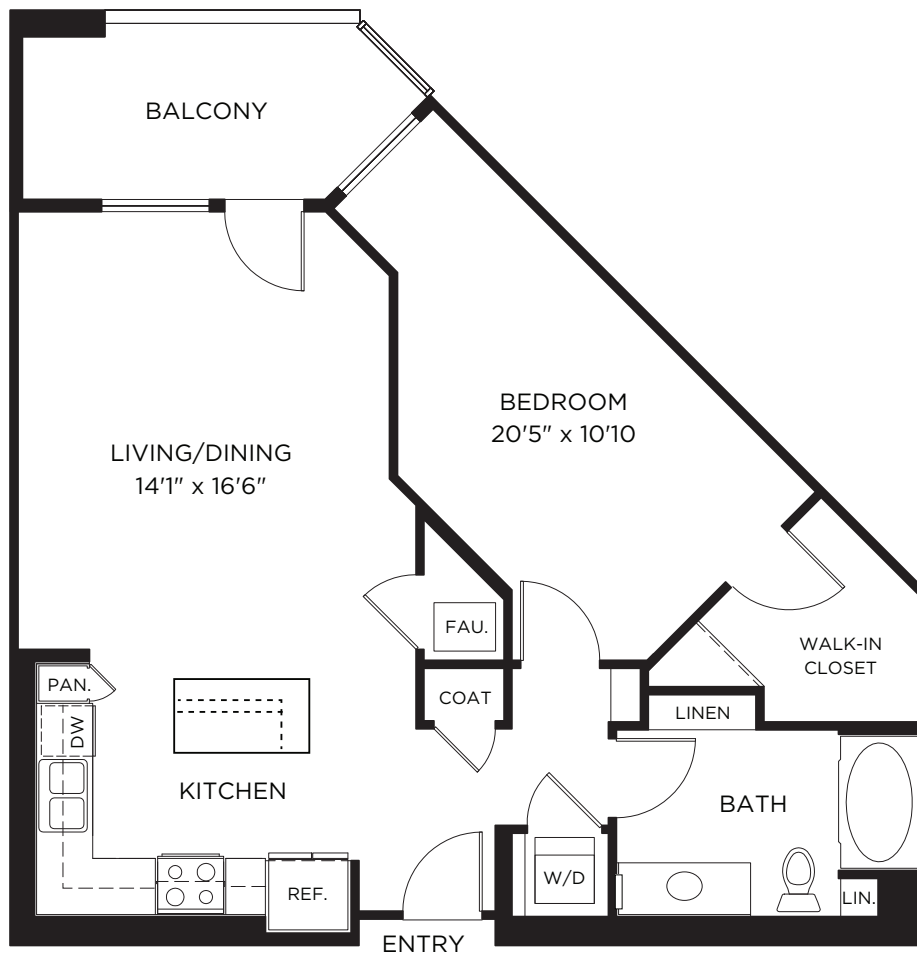

1 Bed / 1 Bath

ELEMENTS

LUXURY RESIDENCES

1000 Elements Way
Irvine, CA 92612

ELEMENTSIRVINE.COM
844.487.6476

All dimensions, positions, locations and details are approximate.

881 | 886 sq.ft.

1B

1 Bed / 1 Bath

ELEMENTS

LUXURY RESIDENCES

WINDOWS/BALCONY VARY BY LOCATION.

1000 Elements Way
Irvine, CA 92612

ELEMENTSIRVINE.COM
844.487.6476

All dimensions, positions, locations and details are approximate.