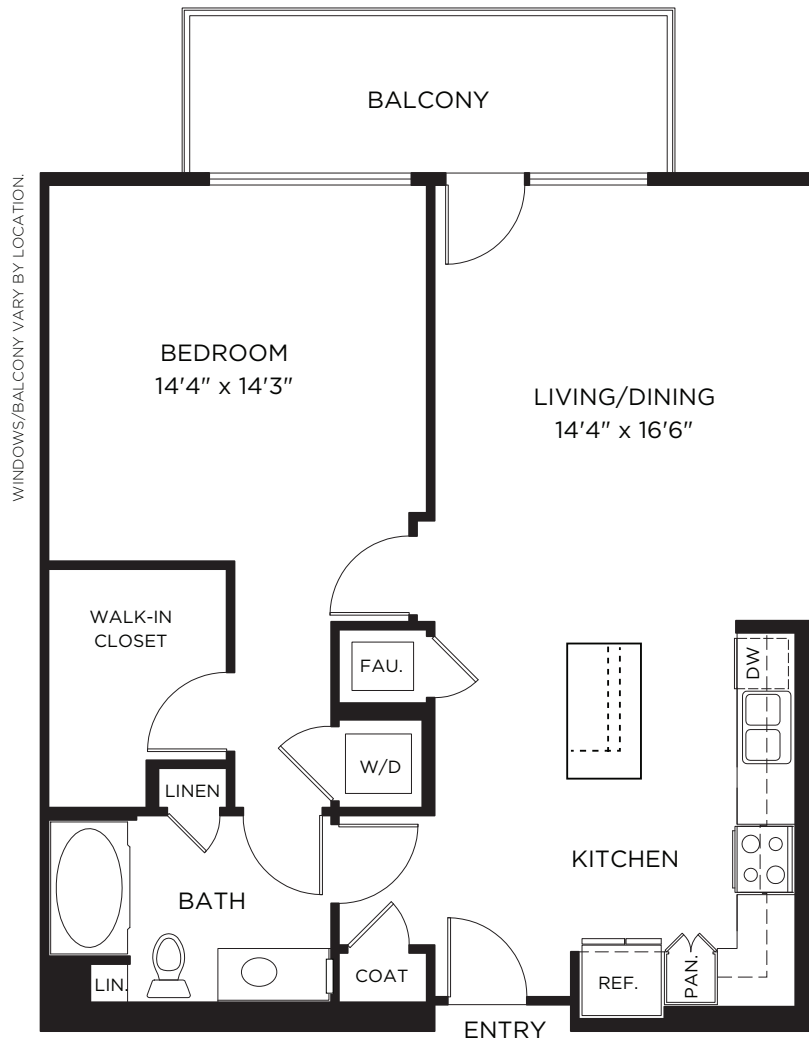

1000 Elements Way
Irvine, CA 92612

ELEMENTSIRVINE.COM
844.487.6476

All dimensions, positions, locations and details are approximate.

954 sq.ft.

1D

1 Bed / 1 Bath

ELEMENTS

LUXURY RESIDENCES

1000 Elements Way
Irvine, CA 92612

ELEMENTSIRVINE.COM
844.487.6476

All dimensions, positions, locations and details are approximate.  

1,005 sq.ft.

1F

1F ALT

1 Bed / 1 Bath

ELEMENTS