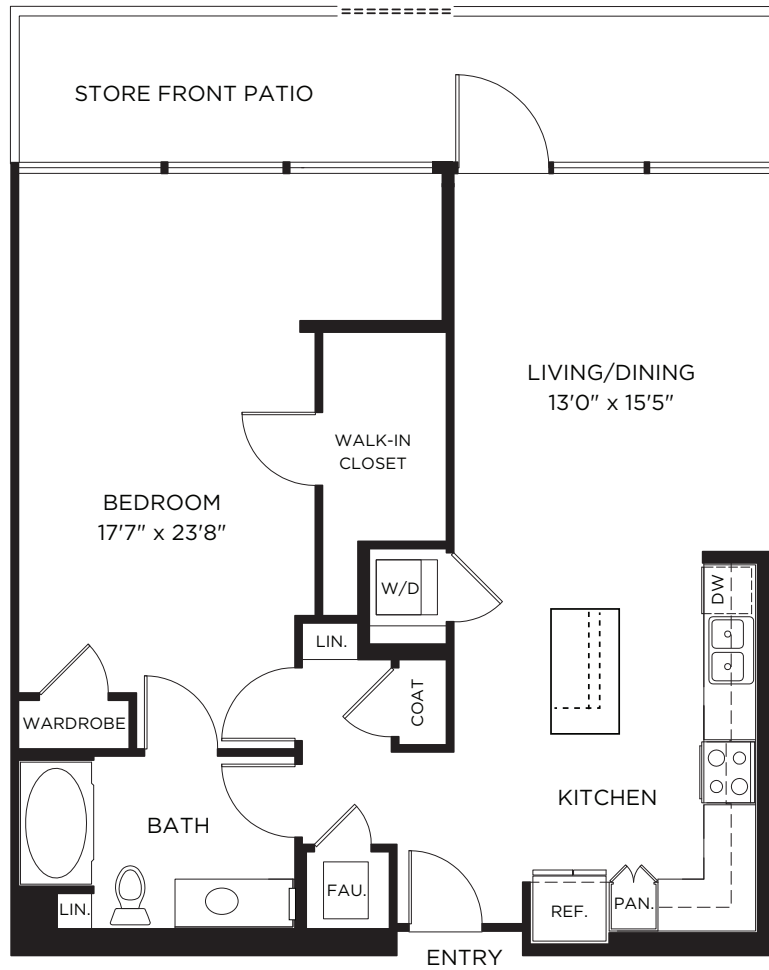

ELEMENTSIRVINE.COM
844.487.6476

All dimensions, positions, locations and details are approximate.

904 sq.ft.

1C ALT

1 Bed / 1 Bath

ELEMENTS

LUXURY RESIDENCES

WINDOWS VARY BY LOCATION.

1000 Elements Way
Irvine, CA 92612

ELEMENTSIRVINE.COM
844.487.6476

All dimensions, positions, locations and details are approximate.

954 sq.ft.

1D

1 Bed / 1 Bath

ELEMENTS

LUXURY RESIDENCES