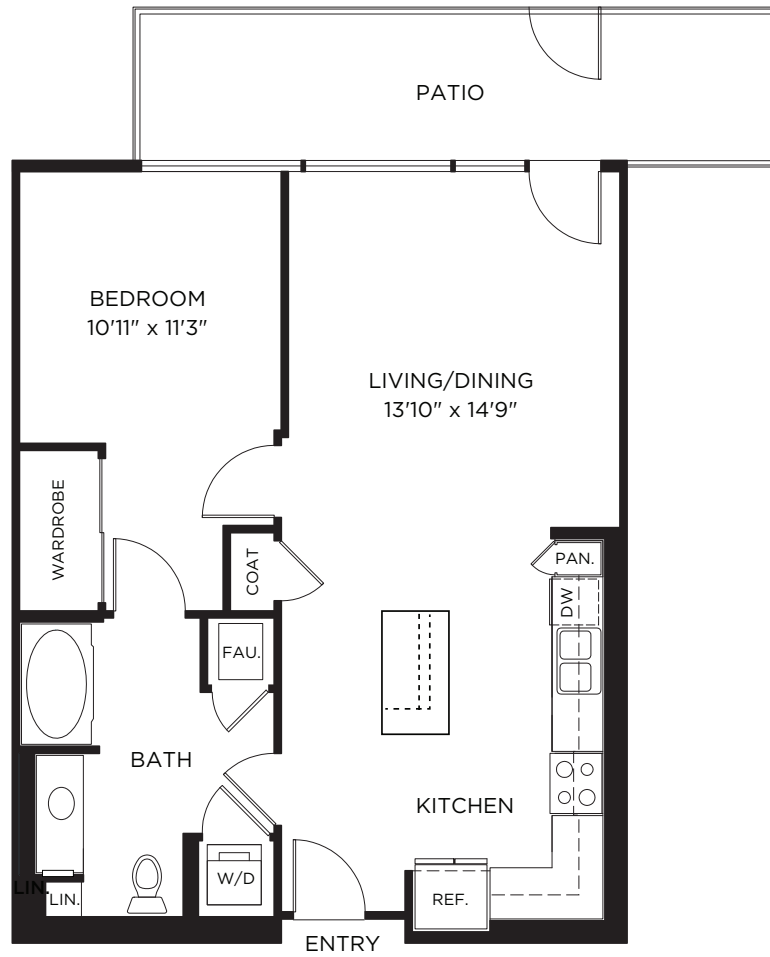

828 sq.ft.

1H

1 Bed / 1 Bath

ELEMENTS

LUXURY RESIDENCES

WINDOWS VARY BY LOCATION.

1000 Elements Way
Irvine, CA 92612

ELEMENTSIRVINE.COM
1000 Elements Way
Irvine, CA 92612

All dimensions, positions, locations and details are approximate.
ELEMENTSIRVINE.COM
844.487.6476

All dimensions, positions, locations and details are approximate.