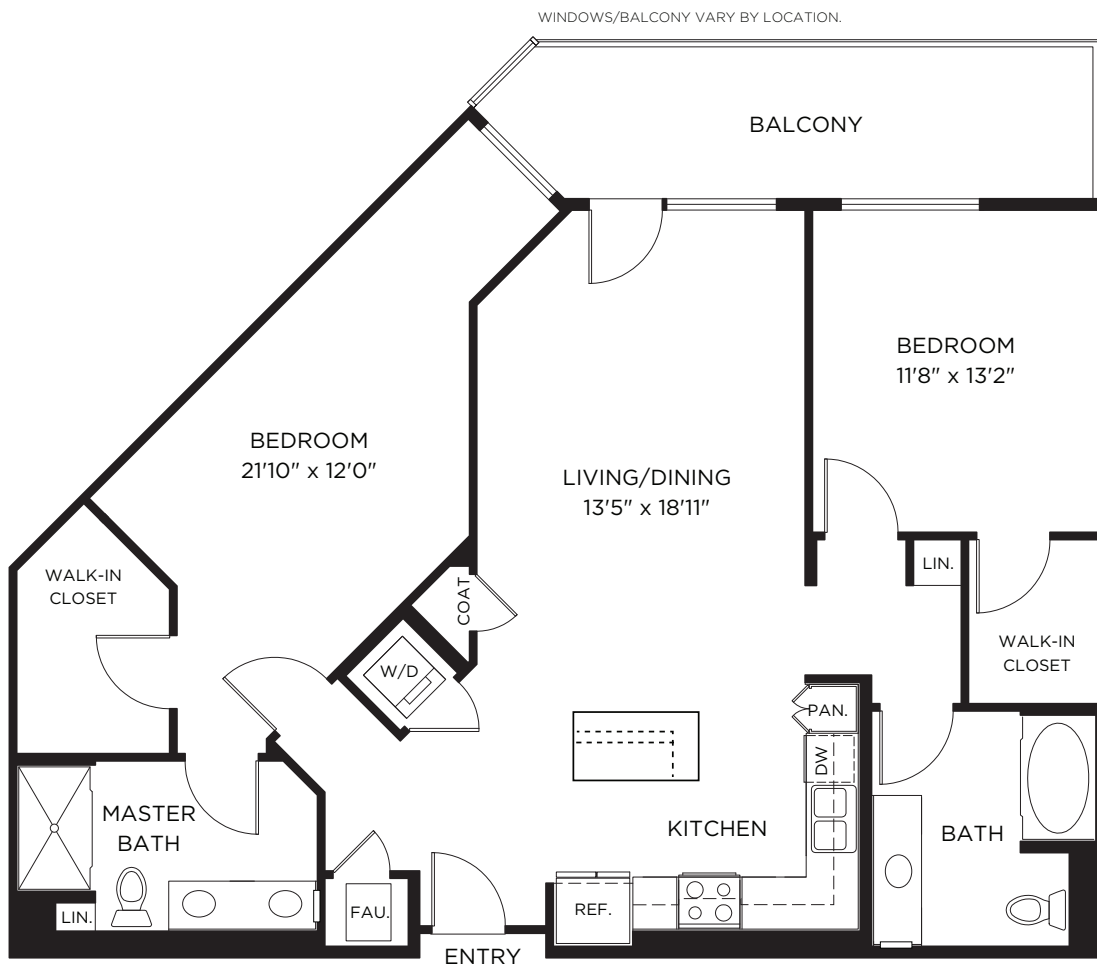

1000 Elements Way
Irvine, CA 92612

ELEMENTSIRVINE.COM
844.487.6476

All dimensions, positions, locations and details are approximate.

1,286 sq.ft.

2D

2 Bed / 2 Bath

ELEMENTS

LUXURY RESIDENCES

1000 Elements Way
Irvine, CA 92612

ELEMENTSIRVINE.COM
844.487.6476

All dimensions, positions, locations and details are approximate.

1,774 sq.ft.

2E

2 Bed / 2.5 Bath

ELEMENTS

LUXURY RESIDENCES