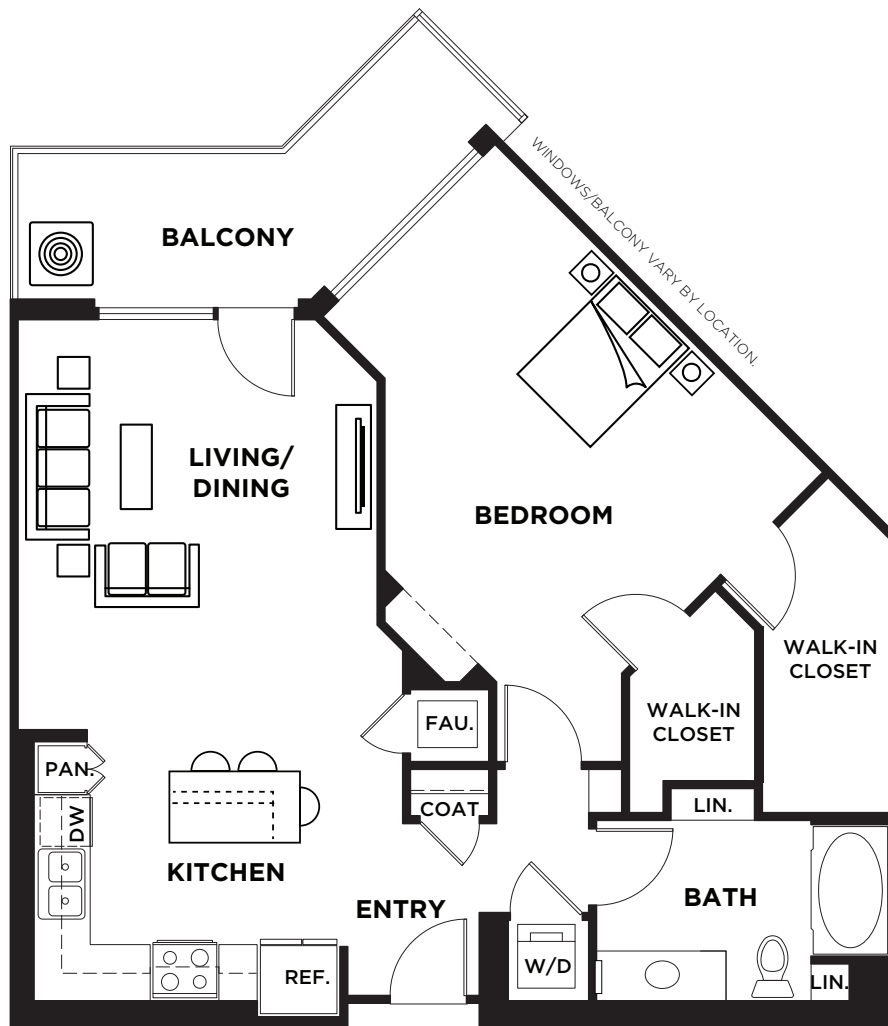

985 sq.ft.

1B1

1 Bed / 1 Bath

ELEMENTS

LUXURY RESIDENCES

1000 Elements Way
Irvine, CA 92612

ELEMENTSIRVINE.COM
844.487.6476

All dimensions, positions, locations and details are approximate.