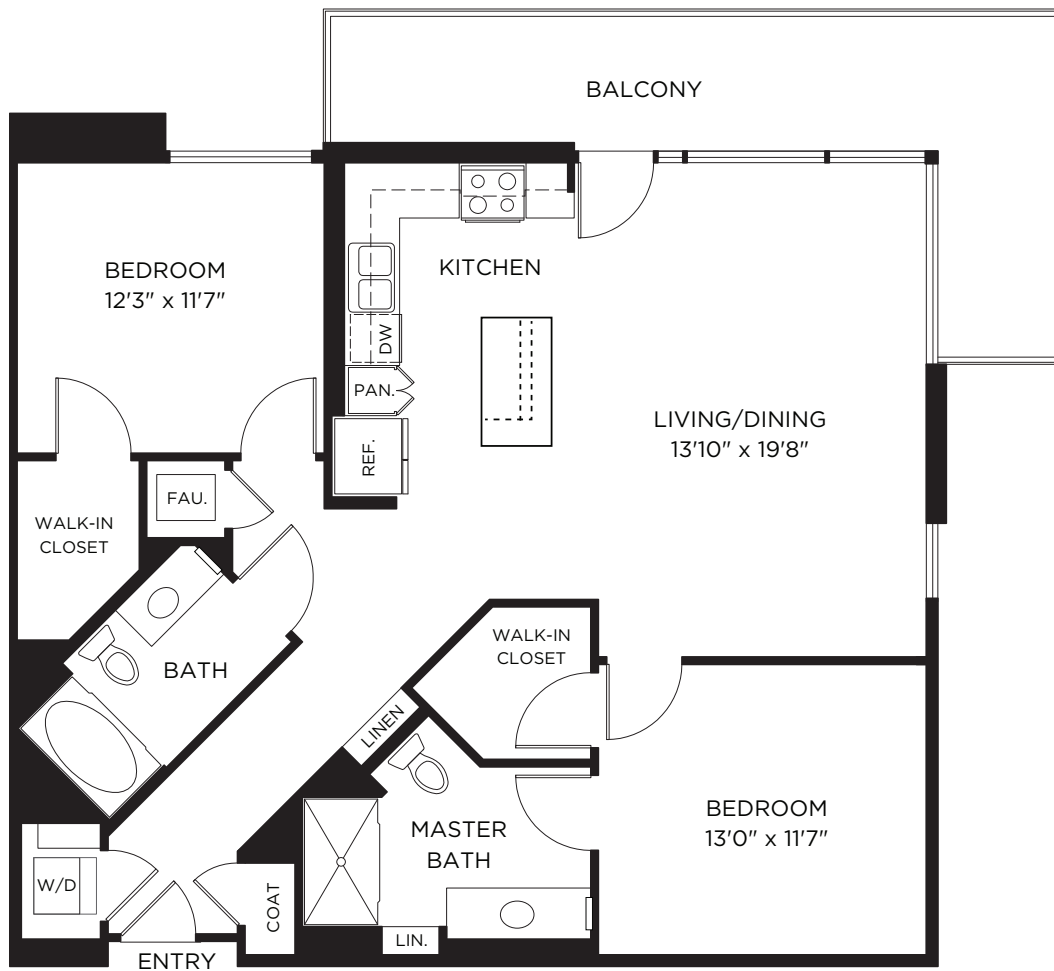

ELEMENTSIRVINE.COM
844.487.6476

All dimensions, positions, locations and details are approximate.

1,208 sq.ft.

2B

2 Bed / 2 Bath

ELEMENTS

LUXURY RESIDENCES

1000 Elements Way
Irvine, CA 92612

ELEMENTSIRVINE.COM
844.487.6476

All dimensions, positions, locations and details are approximate.

1,197 sq.ft.

2C

2 Bed / 2 Bath

ELEMENTS

LUXURY RESIDENCES

WINDOWS/BALCONY VARY BY LOCATION.

1000 Elements Way
Irvine, CA 92612

ELEMENTSIRVINE.COM
844.487.6476

All dimensions, positions, locations and details are approximate.

1,286 sq.ft.

2D

2 Bed / 2 Bath

ELEMENTS

LUXURY RESIDENCES