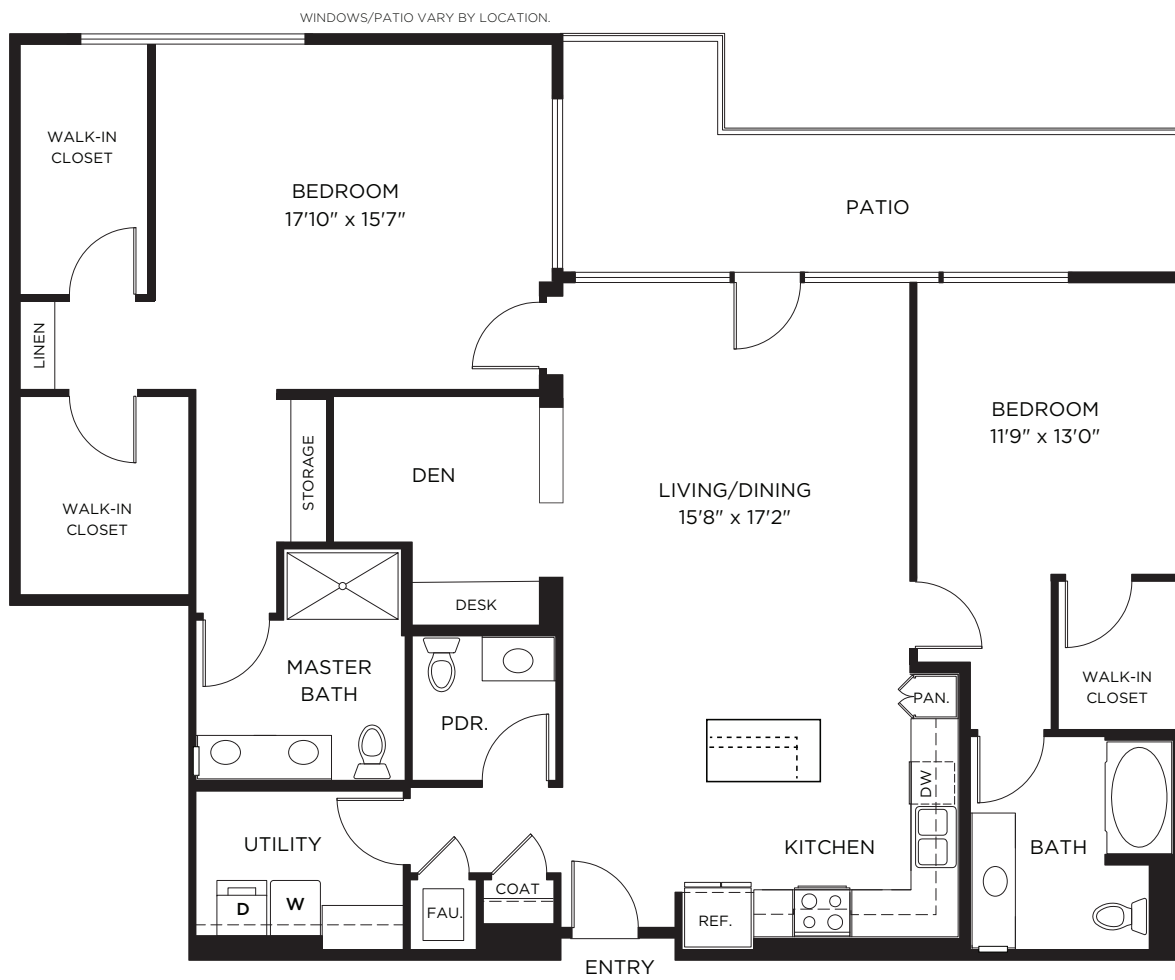

1000 Elements Way
Irvine, CA 92612

ELEMENTSIRVINE.COM
844.487.6476

All dimensions, positions, locations and details are approximate.

1,774 sq.ft.

2E

2 Bed / 2.5 Bath

ELEMENTS

LUXURY RESIDENCES