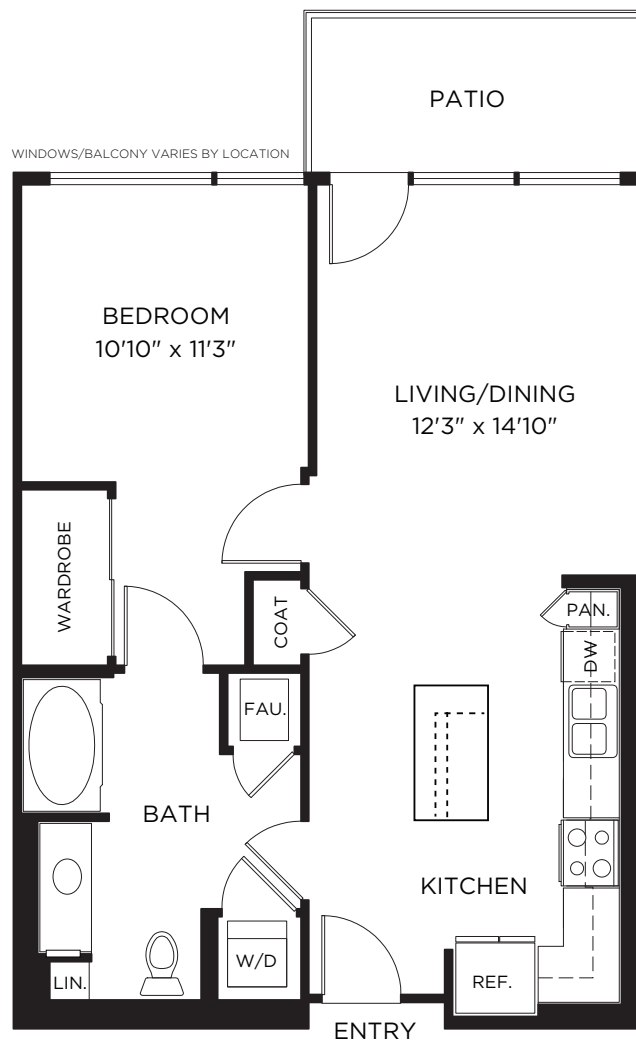

775 sq.ft.

1A

1 Bed / 1 Bath

ELEMENTS

LUXURY RESIDENCES

1000 Elements Way
Irvine, CA 92612

ELEMENTSIRVINE.COM
844.487.6476

All dimensions, positions, locations and details are approximate.  