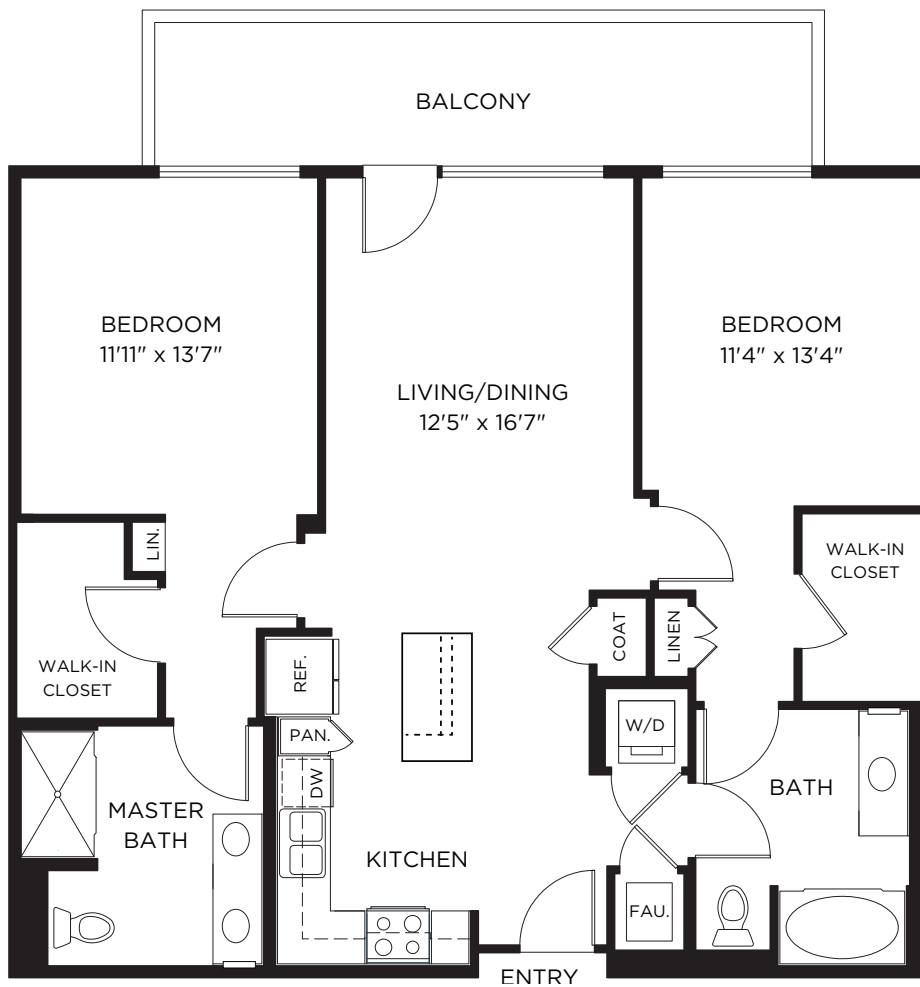

All dimensions, positions, locations and details are approximate. 

1,197 sq.ft.

2A

2 Bed / 2 Bath

ELEMENTS

LUXURY RESIDENCES

WINDOWS/BALCONY VARY BY LOCATION.

1000 Elements Way
Irvine, CA 92612

ELEMENTSIRVINE.COM
844.487.6476

All dimensions, positions, locations and details are approximate.

1,208 sq.ft.

2B

2 Bed / 2 Bath

ELEMENTS

LUXURY RESIDENCES

1000 Elements Way
Irvine, CA 92612