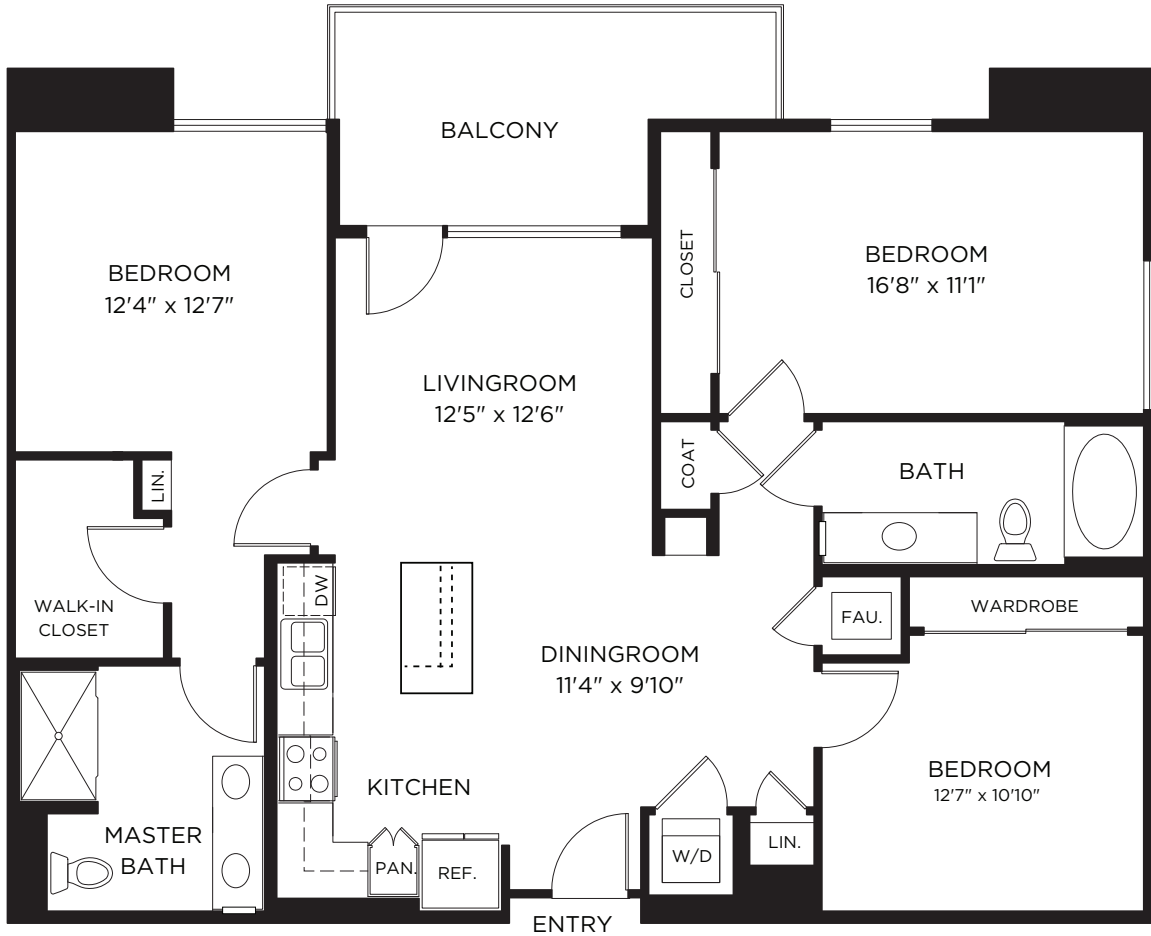

1000 Elements Way
Irvine, CA 92612

ELEMENTSIRVINE.COM
844.487.6476

All dimensions, positions, locations and details are approximate.

1,774 sq.ft.

2E

2 Bed / 2.5 Bath

ELEMENTS

LUXURY RESIDENCES

1000 Elements Way
Irvine, CA 92612

ELEMENTSIRVINE.COM
844.487.6476

All dimensions, positions, locations and details are approximate.

1,362 | 1,1412 sq.ft.

3A

3A ALT

3 Bed / 2 Bath

ELEMENTS

LUXURY RESIDENCES

WINDOWS/BALCONY VARY BY LOCATION.

1000 Elements Way
Irvine, CA 92612

ELEMENTSIRVINE.COM
844.487.6476

All dimensions, positions, locations and details are approximate.

1,659 sq.ft.

3B

3 Bed / 2 Bath