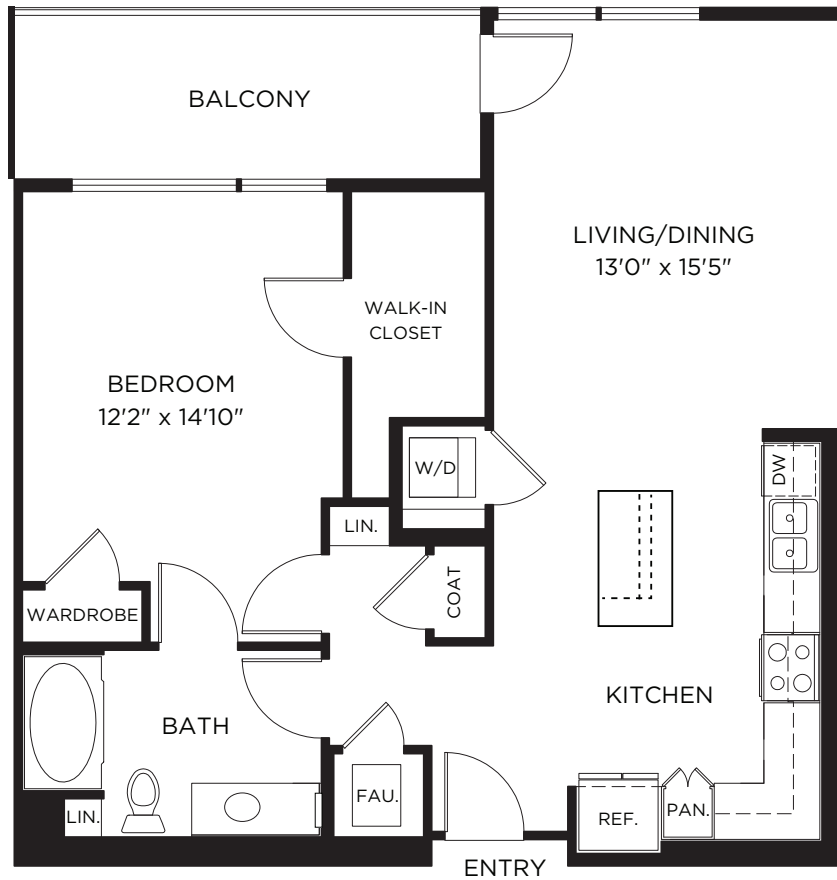

881 | 886 sq.ft.

1B 1B3

1 Bed / 1 Bath

ELEMENTS

LUXURY RESIDENCES

WINDOWS/BALCONY VARY BY LOCATION.

1000 Elements Way
Irvine, CA 92612

ELEMENTSIRVINE.COM
844.487.6476

All dimensions, positions, locations and details are approximate.

904 sq.ft.

1C

1 Bed / 1 Bath

ELEMENTS

LUXURY RESIDENCES

WINDOWS/BALCONY VARY BY LOCATION.

1000 Elements Way
Irvine, CA 92612

ELEMENTSIRVINE.COM
844.487.6476

All dimensions, positions, locations and details are approximate.

904 sq.ft.

1C ALT

1 Bed / 1 Bath

ELEMENTS

LUXURY RESIDENCES

WINDOWS VARY BY LOCATION.