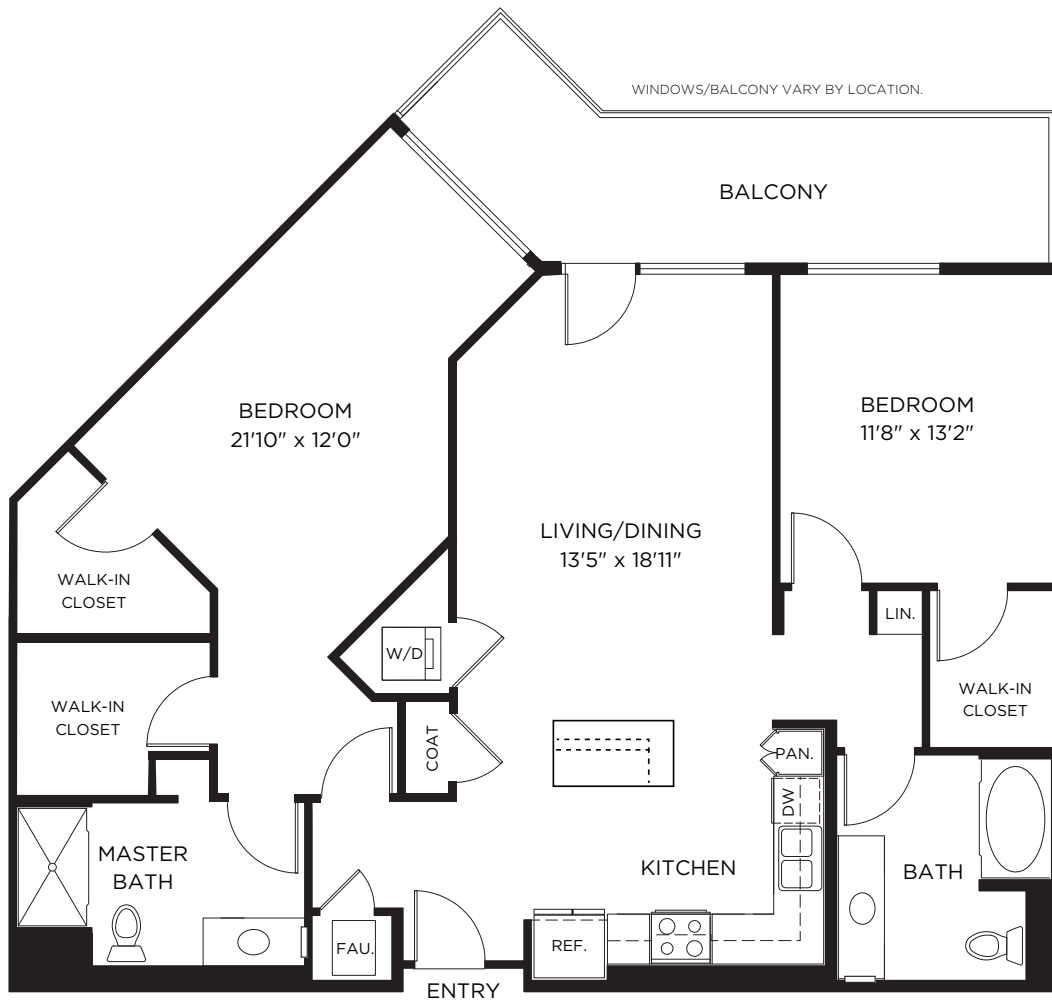

1000 Elements Way
Irvine, CA 92612

ELEMENTSIRVINE.COM
844.487.6476

All dimensions, positions, locations and details are approximate.

1,389 sq.ft.

2D2

2 Bed / 2 Bath

ELEMENTS

LUXURY RESIDENCES

1000 Elements Way
Irvine, CA 92612

ELEMENTSIRVINE.COM
844.487.6476

All dimensions, positions, locations and details are approximate.

1,350-1,400 sq.ft.

2D2P

2 Bed / 2 Bath

ELEMENTS

LUXURY RESIDENCES

1000 Elements Way
Irvine, CA 92612

ELEMENTSIRVINE.COM
844.487.6476

All dimensions, positions, locations and details are approximate.

1,362 sq. ft.

3A

3 Bed / 2 Bath

ELEMENTS

LUXURY RESIDENCES