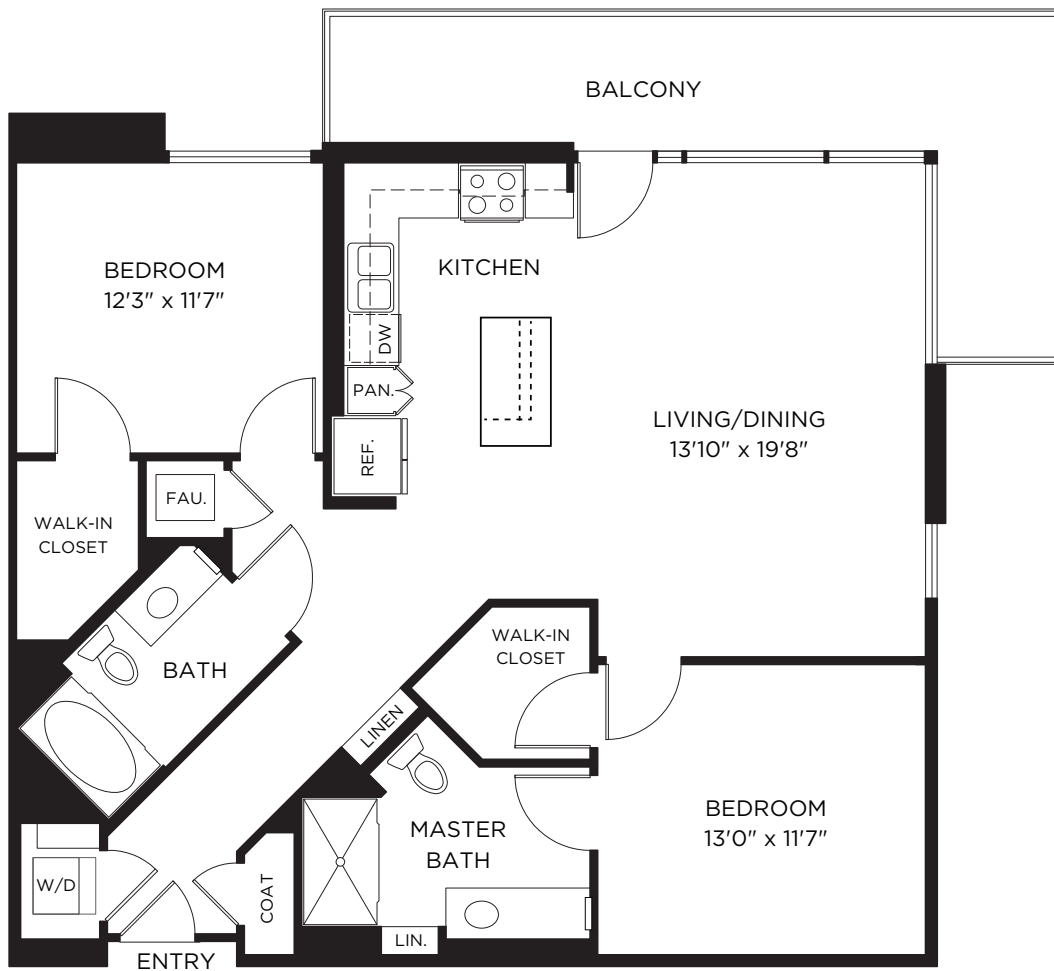

ELEMENTSIRVINE.COM
844.487.6476

All dimensions, positions, locations and details are approximate.

1,208 sq.ft.

2B

2 Bed / 2 Bath

ELEMENTS

LUXURY RESIDENCES

1000 Elements Way
Irvine, CA 92612

ELEMENTSIRVINE.COM
844.487.6476

All dimensions, positions, locations and details are approximate.

1,197 sq.ft.

2C

2 Bed / 2 Bath

ELEMENTS

LUXURY RESIDENCES

WINDOWS/BALCONY VARY BY LOCATION.

1000 Elements Way
Irvine, CA 92612

ELEMENTSIRVINE.COM
844.487.6476

All dimensions, positions, locations and details are approximate.

1,286 sq.ft.

2D

2 Bed / 2 Bath

ELEMENTS

LUXURY RESIDENCES