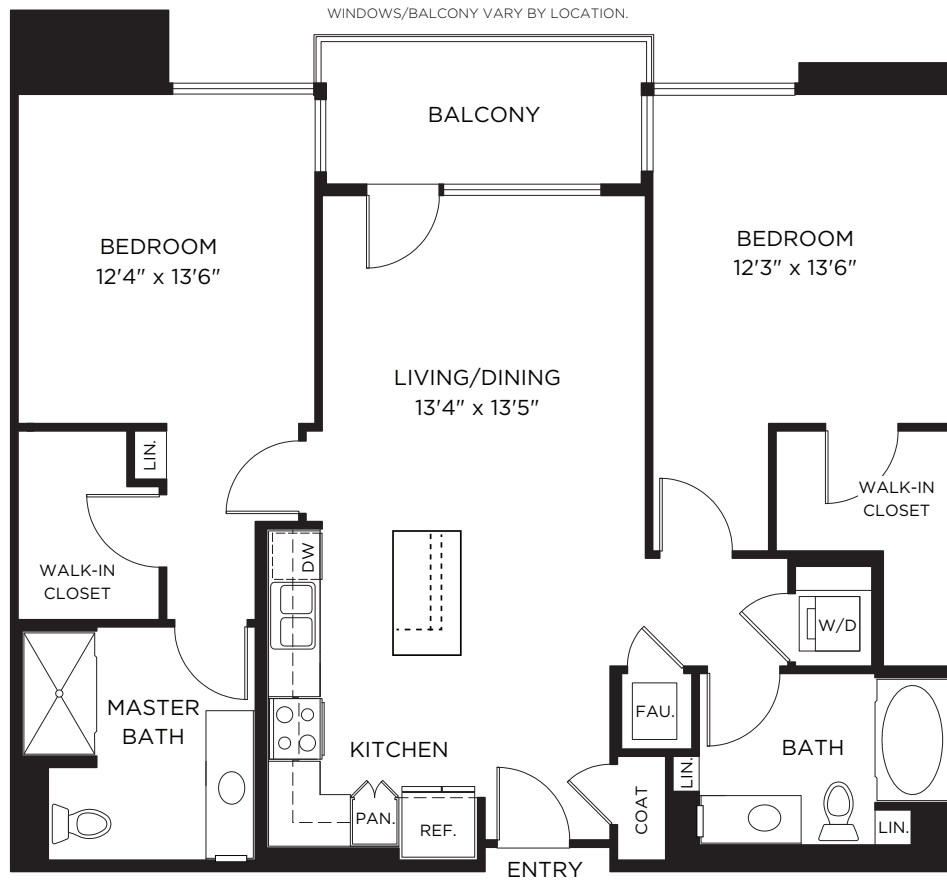

All dimensions, positions, locations and details are approximate.

1,197 sq.ft.

2A

2 Bed / 2 Bath

ELEMENTS

LUXURY RESIDENCES

WINDOWS/BALCONY VARY BY LOCATION.

1000 Elements Way
Irvine, CA 92612

ELEMENTSIRVINE.COM
844.487.6476

All dimensions, positions, locations and details are approximate.

1,208 sq.ft.

2B

2 Bed / 2 Bath

ELEMENTS

LUXURY RESIDENCES

1000 Elements Way
Irvine, CA 92612

ELEMENTSIRVINE.COM
844.487.6476

All dimensions, positions, locations and details are approximate.

1,197 sq.ft.

2C

2 Bed / 2 Bath

ELEMENTS

LUXURY RESIDENCES

WINDOWS/BALCONY VARY BY LOCATION.