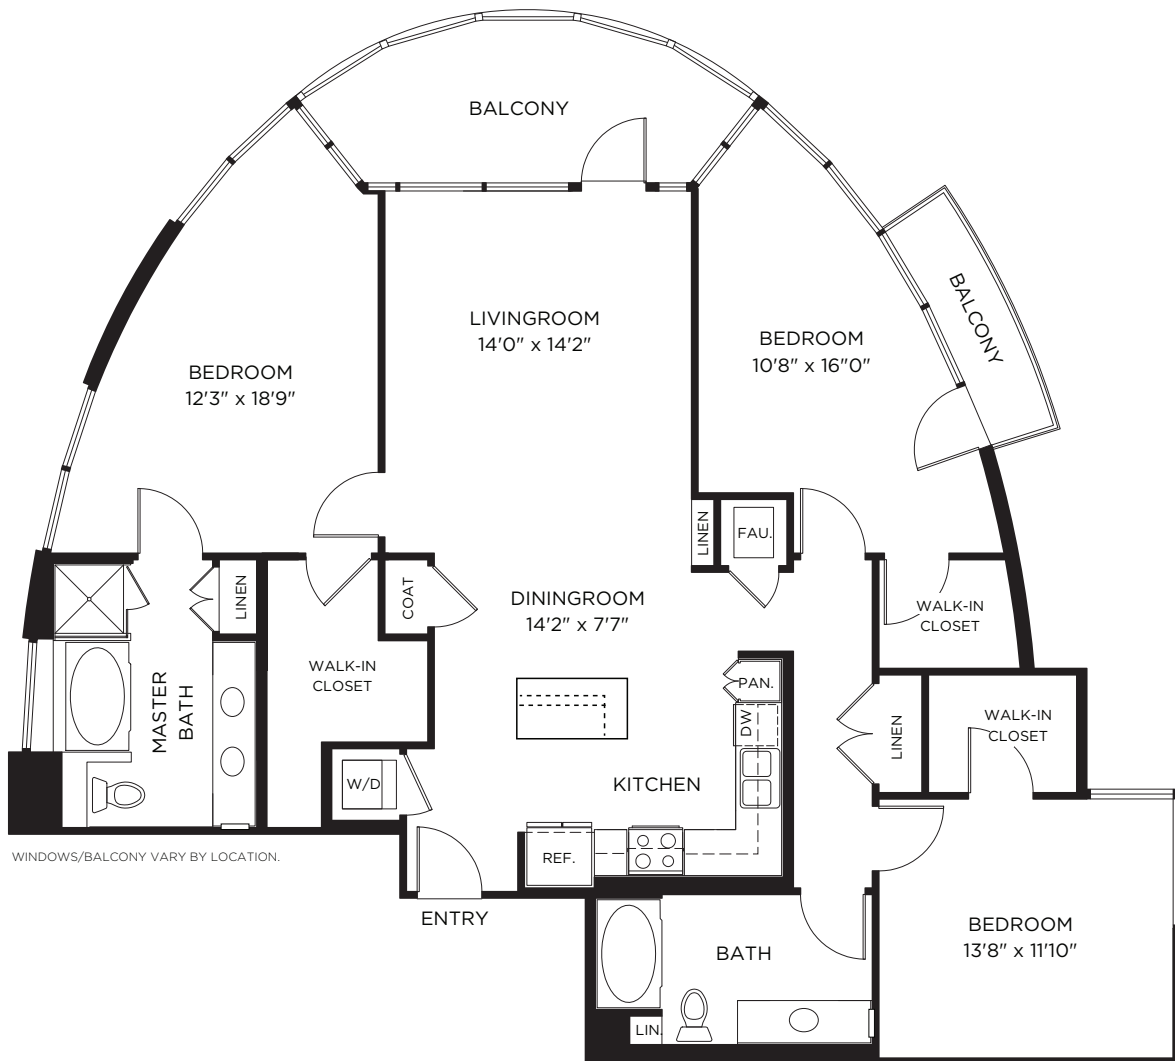

LUXURY RESIDENCES

WINDOWS/BALCONY VARY BY LOCATION.

1000 Elements Way
Irvine, CA 92612

ELEMENTSIRVINE.COM
844.487.6476

All dimensions, positions, locations and details are approximate.

1,659 sq.ft.

3B

3 Bed / 2 Bath

ELEMENTS

LUXURY RESIDENCES

1000 Elements Way
Irvine, CA 92612

ELEMENTSIRVINE.COM
844.487.6476

All dimensions, positions, locations and details are approximate.

775 sq.ft.

1A

1 Bed / 1 Bath