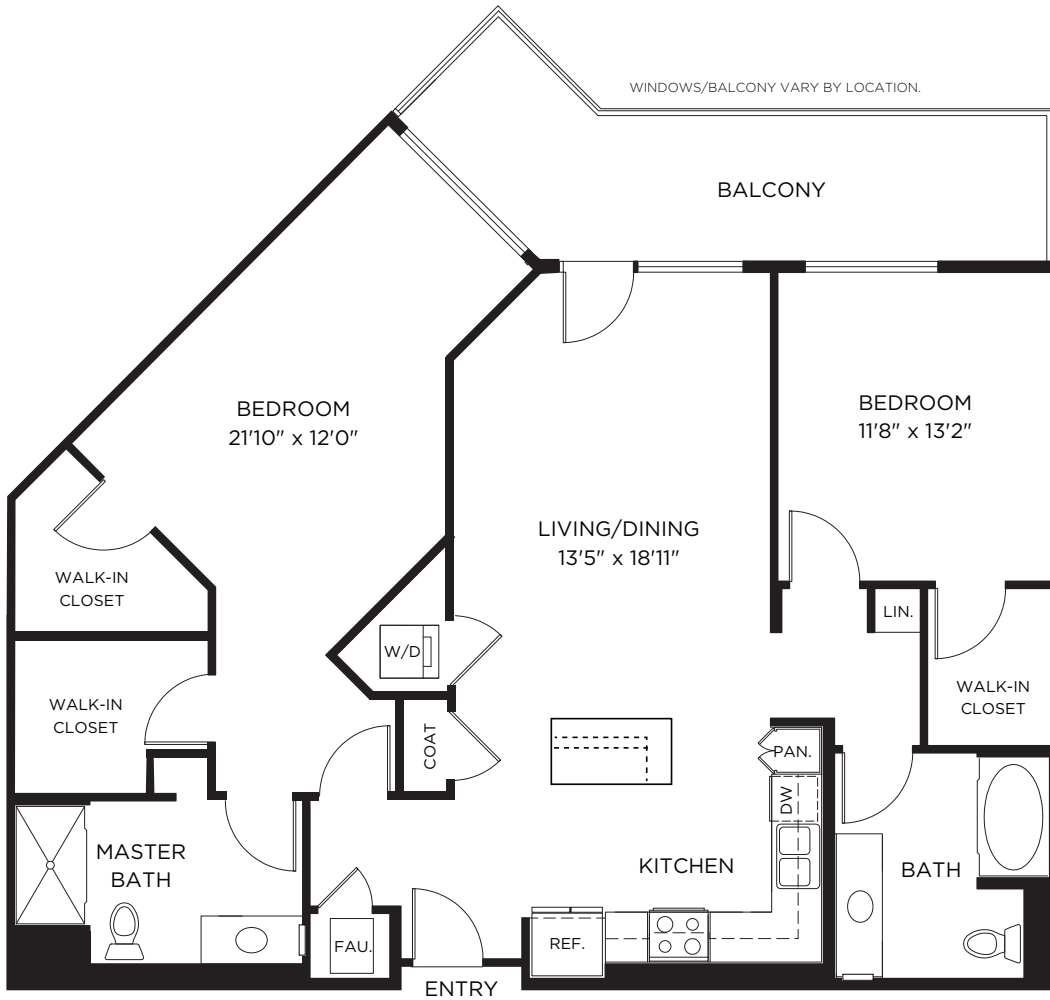

1000 Elements Way
Irvine, CA 92612

ELEMENTSIRVINE.COM
844.487.6476

All dimensions, positions, locations and details are approximate.

1,389 sq.ft.

2D1

2 Bed / 2 Bath

ELEMENTS

LUXURY RESIDENCES

1000 Elements Way
Irvine, CA 92612

ELEMENTSIRVINE.COM
844.487.6476

All dimensions, positions, locations and details are approximate.

1,389 sq.ft.

2D2

2 Bed / 2 Bath

ELEMENTS

LUXURY RESIDENCES

1000 Elements Way
Irvine, CA 92612

ELEMENTSIRVINE.COM
844.487.6476

All dimensions, positions, locations and details are approximate.

1,350-1,400 sq.ft.

2D2P

2 Bed / 2 Bath

ELEMENTS

LUXURY RESIDENCES