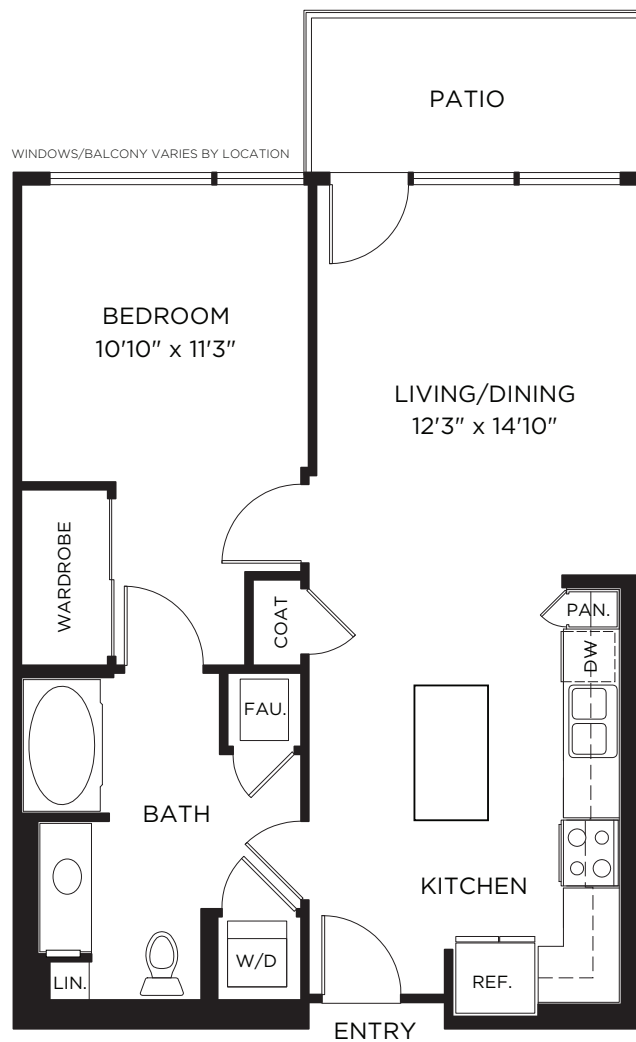

775 sq.ft.

1A

1 Bed / 1 Bath

ELEMENTS

LUXURY RESIDENCES

1000 Elements Way
Irvine, CA 92612

ELEMENTSIRVINE.COM

844.487.6476

All dimensions, positions, locations and details are approximate.