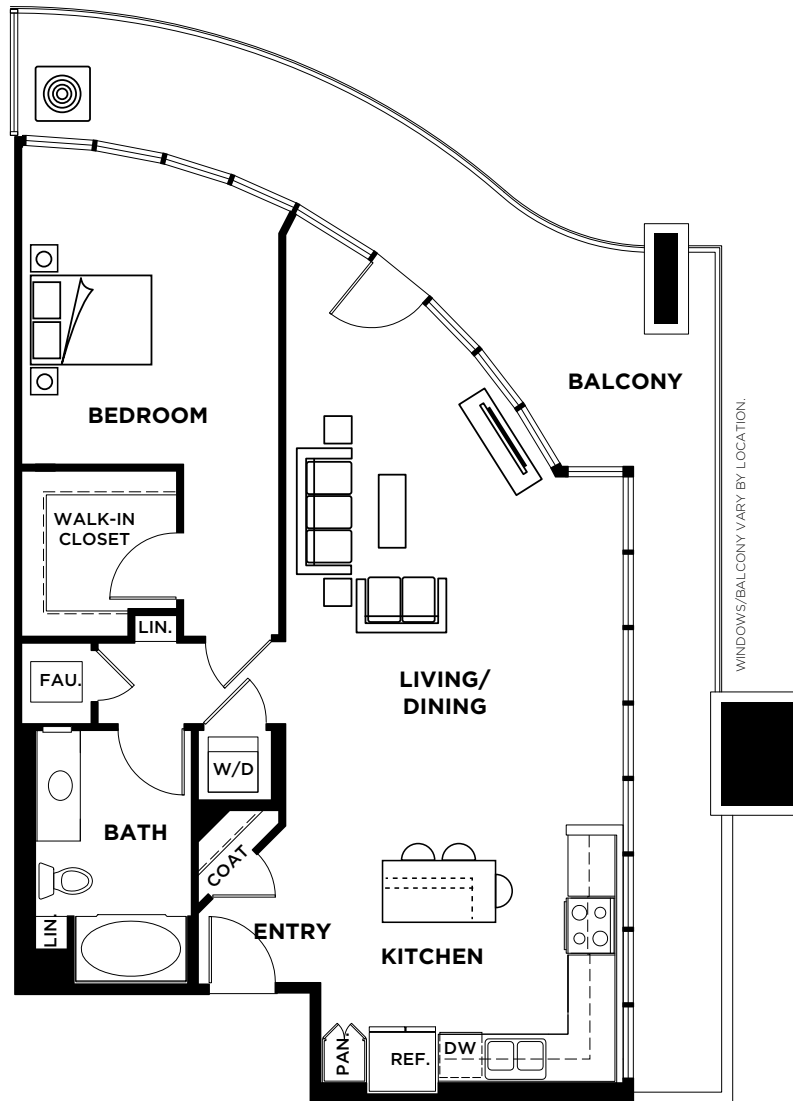

1,004 sq.ft.

1F

1 Bed / 1 Bath

ELEMENTS

LUXURY RESIDENCES

1000 Elements Way
Irvine, CA 92612

ELEMENTSIRVINE.COM
844.487.6476

All dimensions, positions, locations and details are approximate.